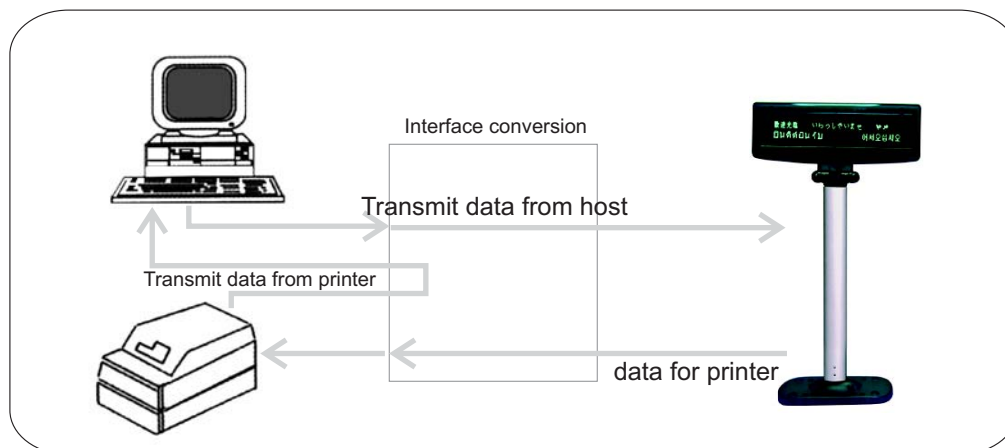

SPECIFICATIONS

Tube Display

Customer display	Vacuum Fluorescent Display
Display pattern	16 x 15 dot matrix
Brightness	700 cd/m²
Character type	ISO, Big 5, GB, JIS, Hangul, Thai...
Character size	6.525mm(W) x 9.77mm(H)
Character number	20 x 2

Environment

Operating temperature	0°C to +40°C
Storage temperature	-10°C to +50°C
Relative humidity	0% to 90% RH

Electricity

Power source	DC +9V ~ +12V(Optional +5V, +24V)	
Power consumption	15 watts maximum 3 watts average	
Central control unit	CPU	8031 BH
	ROM	64K flash ROM
	RAM	32K SRAM
Speed	CPU	14.7456 MHz
Connector	D-SUB 9 Female	

Overall Dimensions (VFD-1615A)

Dimension (panel)	210mmL x 35mmD x 810mmH
3 optional poles	11cm, 25cm, & 37cm
Dimension (base)	150mmL x 80mmD x 12.5mmH
Viewing angle	Max. 45°
Pitch angle	Max. 30°
Weight	About 0.8 Kg

Overall Dimensions (VFD-1615B)

Dimension (panel)	110mmH x 220mmL x 45mmD
Dimension (support)	Telescopic pole from 270mm to 440mm
Dimension (base)	Rectangular base 188mmL x 85mmD x 23mmH or 12mm Height with 80mmOD
Viewing angle	Max. 45°
Pitch angle	Max. 360°
Weight	About 0.8 Kg

Driver Interface

Driver interface	RS-232C
Driver command	ESC commands, EPSON compatible

PASS-THROUGH CONNECTION

TYSSO®

Insist on the Best

Manufacturer

FAMETECH INC.

2F, No. 165, Sec. 2, Ta-Tung Rd.,
Hsi-Chih 221, Taipei Hsien, Taiwan

Tel : 886-2-8692-6300

Fax: 886-2-8692-6301

E-Mail: tyssso@ms6.hinet.net

URL: <http://www.famotech.com.tw>